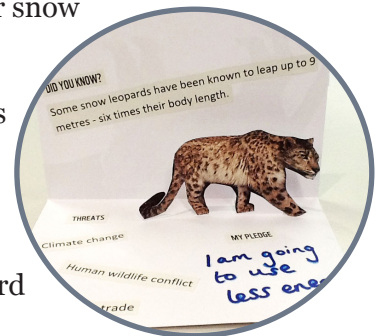

DID YOU KNOW?

The snow leopard's amazing tail is around 100 cm long. They use it for balance, but also wrap it around themselves like a scarf for warmth!

WHAT YOU NEED

- Recycled card
- Pencils, pens and paints
- Scissors and glue
- A picture of a snow leopard

INSTRUCTIONS

1. Look through a wildlife magazine or WWF's website to find your favourite pictures of snow leopards in their natural habitat. You could use the picture on this download.
2. Fold a piece of card in half and draw or paint a beautiful snow leopard on the front of the card.
3. Cut two small slits, about 10cm apart, along the spine of the folded card. Open the card and fold the tab back the other way, to make a pop up.
4. Cut out another picture of a snow leopard and stick it to the pop up inside the card so that it stands up when the card is opened.
5. Add some interesting facts about snow leopards and why they are endangered. Read our snow leopard [Explore](#) poster for more information.
6. Write a pledge which describes what you will do to try and safeguard the beautiful snow leopard's future.