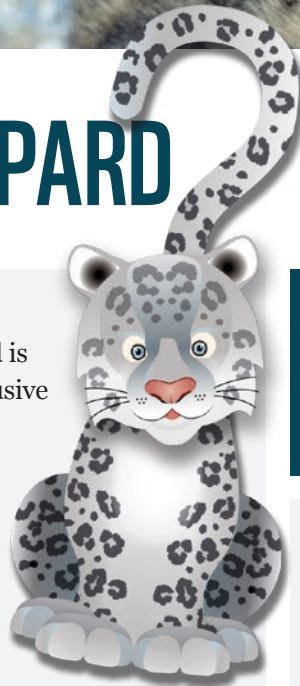

© Klein & Hubert / WWF

SNOW LEOPARD DOOR HANGER

The elegant and well-camouflaged snow leopard is one of the world's most elusive cats. Thinly spread across 12 countries in central Asia, they are most at home in high, rugged mountain landscapes. But poaching and climate change are now threatening its survival.

The snow leopard has a beautiful, spotted coat, thick enough to insulate them from the cold. Their wide, fur-covered feet distribute their weight over soft snow, like natural snowshoes.

Snow leopards are solitary creatures, and very successful predators, able to kill prey up to three times their own weight. But poaching and conflict with people have reduced their numbers. They're suspected to have declined by at least 20% in under two decades – although estimating populations is tricky because these cats are so elusive!

Here's a fun and creative way to celebrate the amazing snow leopard!

What you need

- A copy of the snow leopard door hanger
- Scissors
- Blue Tac

20 minutes

all ages

indoor fun

What to do

1. Print this cute snow leopard door danger.
2. Carefully cut around the door hanger and the three snow leopard heads. You may need to ask an adult to help you.
3. Hang the snow leopard door hanger over the door knob by its long tail.
4. Using Blue Tac, stick the snow leopard face onto the snow leopard, where there is a space.
5. You can choose which face you like, to tell people how you are feeling; wide awake, sleepy or fast asleep!

© Klein & Hubert / WWF

DID YOU KNOW?

Some snow leopards have been known to leap up to 9 metres – six times their body length.

GET SOCIAL:

Share your Green Ambassador stories on Facebook Twitter or Instagram using #GreenAmbassadors To learn how to get involved in becoming a WWF Green Ambassador, visit us at: